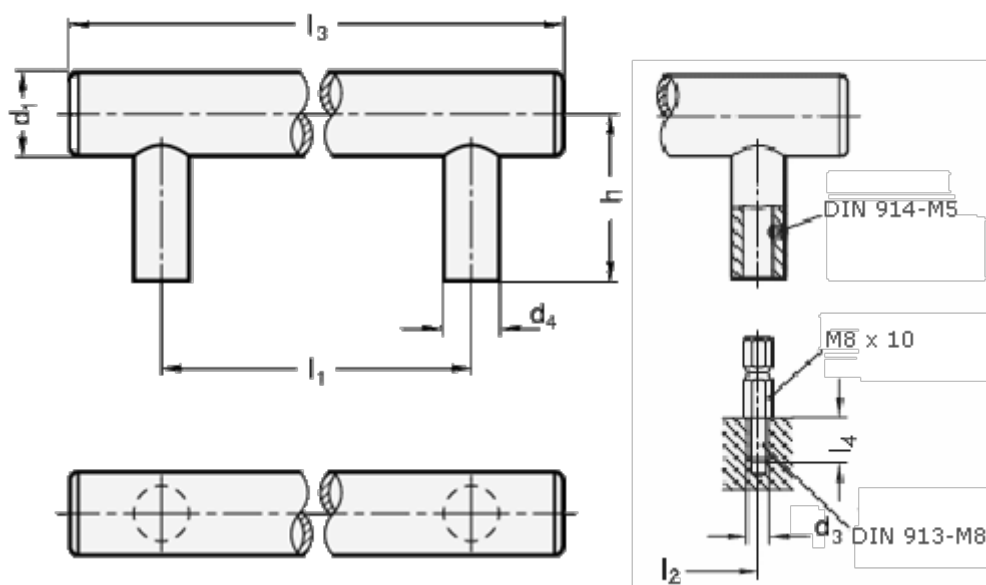

Article number: 20666730M8250E

Description: E+G St. steel tubular handle GN 666.7-30-M8-250-E
E - with stainless steel cap, mountet from the front

Measures

d1 = 30
d3 = M8
d4 = 20
h = 60
l1 +/-0.5 = 250
l2 = 250
l3 = 315
l4 = 15

t min = 15